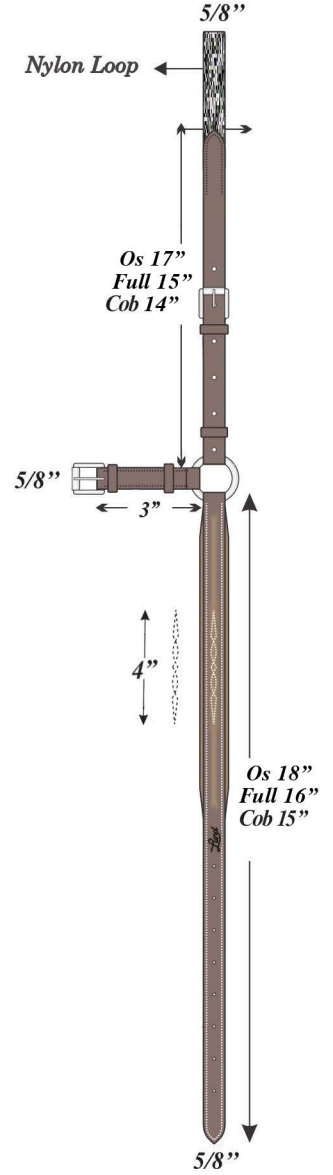

# Measurements for Lund Bridge Breast Plate Hunter/Jumper Series

Not to scale. All Measurements in inches.