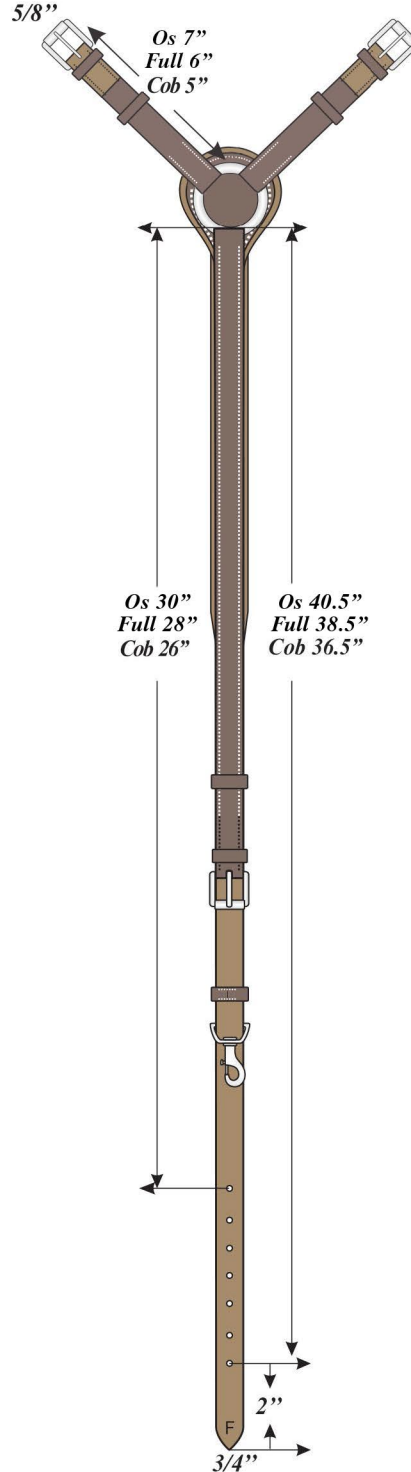

# Measurements for Lund Bridge Breast Plate Hunter/Jumper Series

Not to scale. All Measurements in inches.