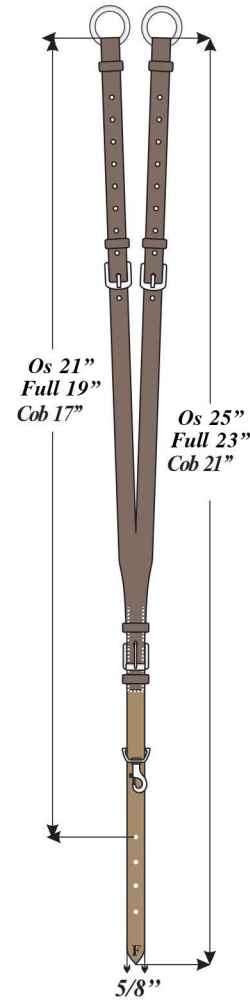

# Measurements for Lund Bridge Breast Plate Hunter/Jumper Series

Not to scale. All Measurements in inches.