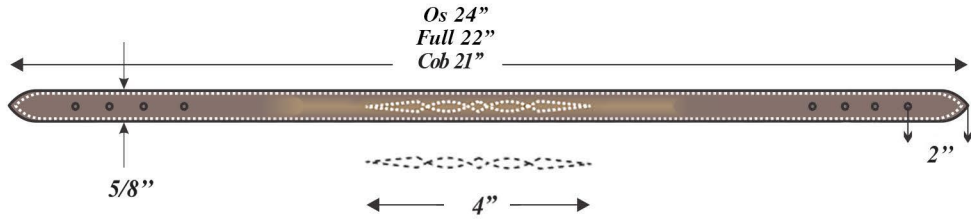

# Measurements for Lund Bridge Breast Plate Hunter/Jumper Series

Not to scale. All Measurements in inches.