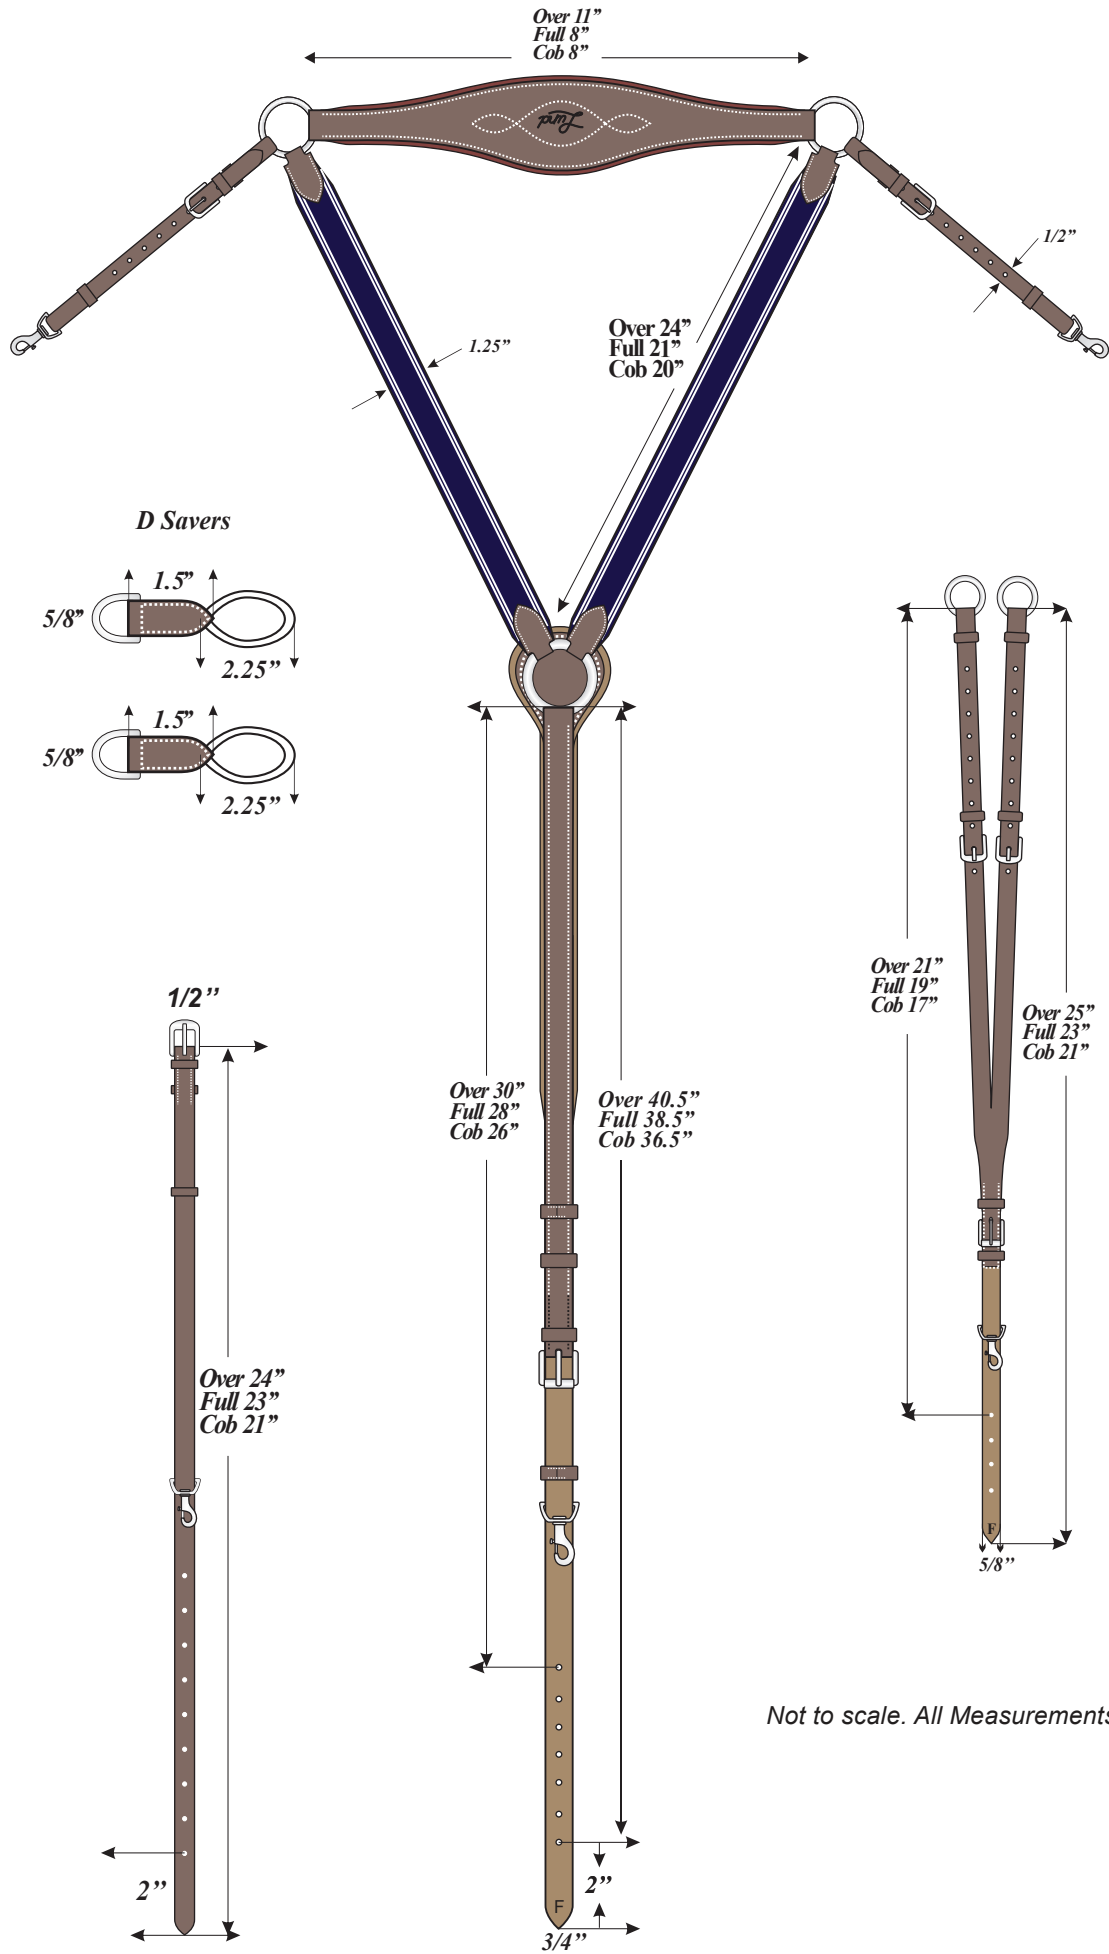

Measurements for Lund 3 Point Breastplate

Not to scale. All Measurements in inches.